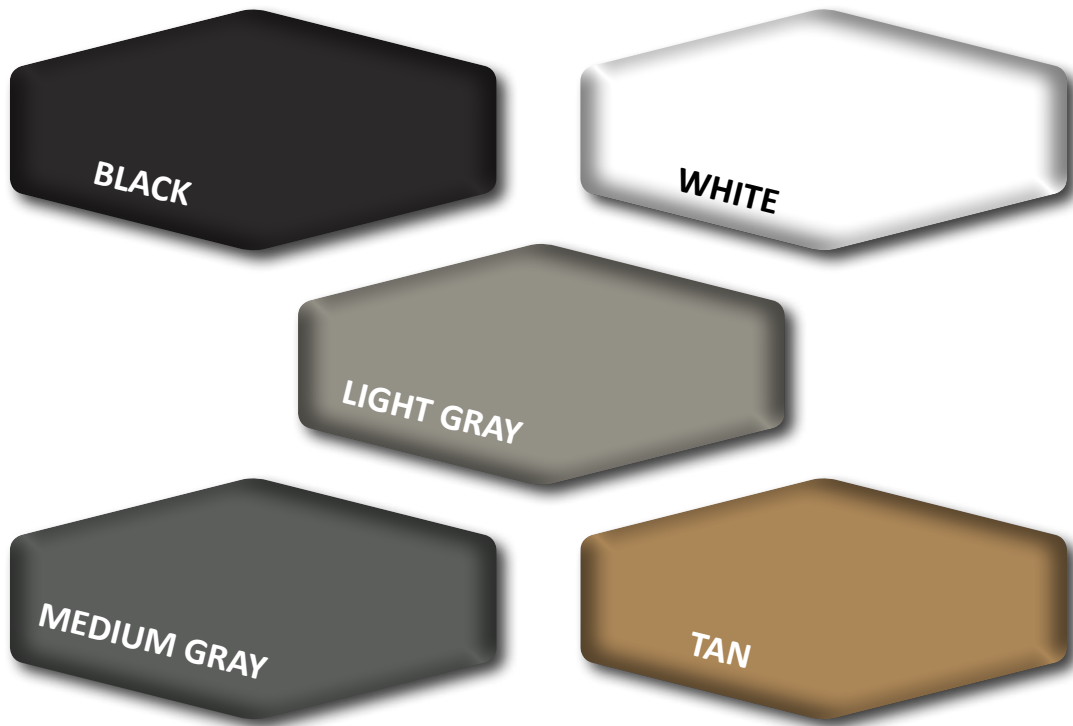

THOUGHTFULLY DESIGNED CONCRETE COATINGS

Color Chart

WB EPOXY

KRETUS® WB Epoxy is available as a clear coating and in the following colors.

Colors shown are approximate. Resin and hardener selection, substrate, mix ratio, application technique, ambient temperature, and relative humidity may affect color. To order custom color, fill out KRETUS® Special Order form available at kretus.com/project-planning. Additional fees apply.